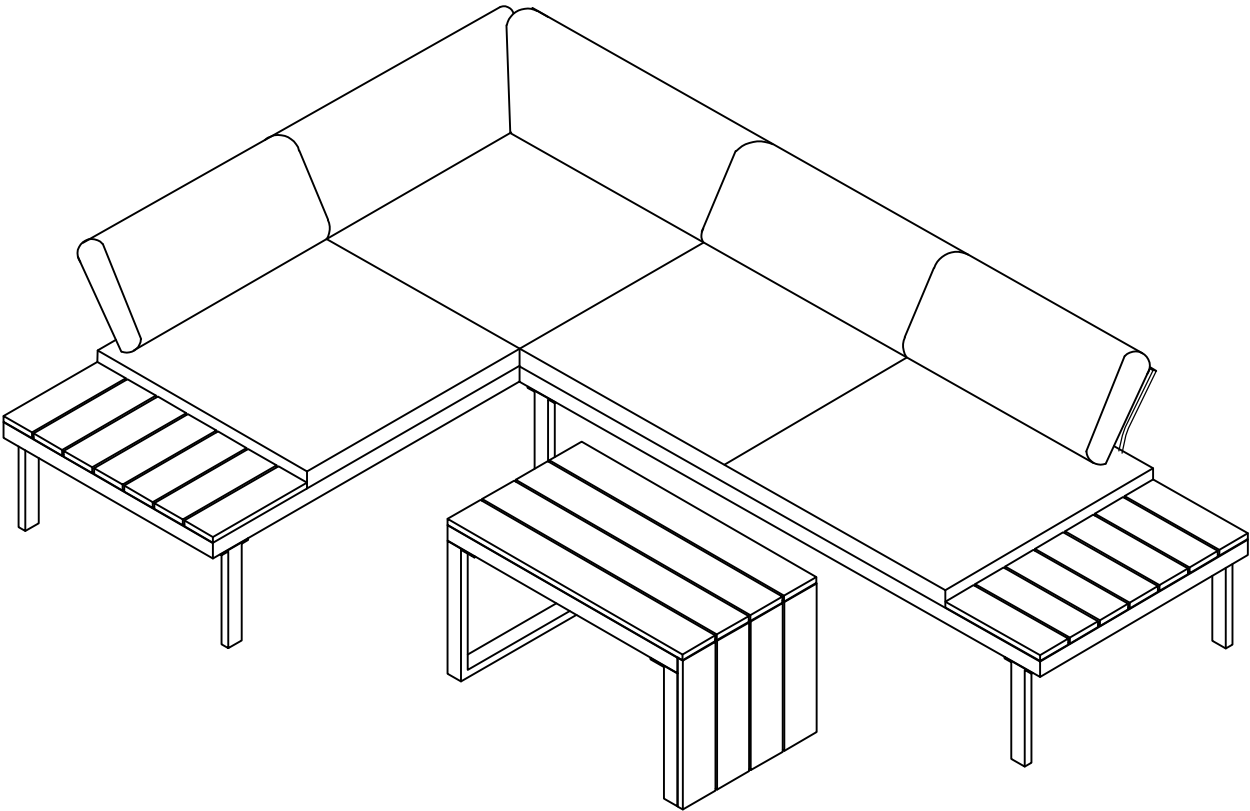

vonhaus

ARUBA 4 SEATER SOFA

Setup Instructions

Product No. 2020001

AssemblyTime
90 Minutes

Max Weight
(Per 2-seater)
300 kg

Max Weight
(Table)
40 kg

Need further help?