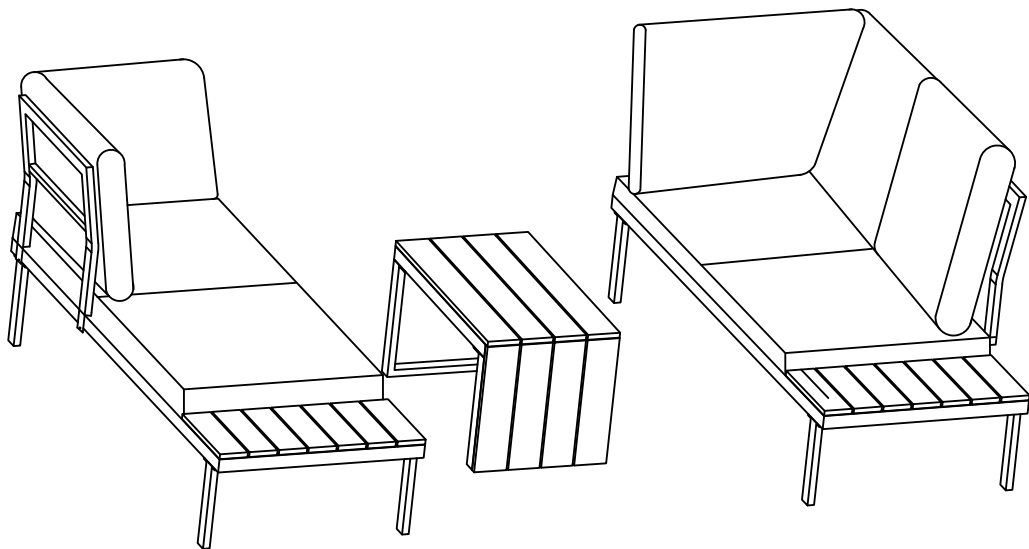

FOR OPTIONS 2 & 3, CHANGE BACK REST POSITION AS PER THE BELOW.

Assembly

OPTION 2

OPTION 3

Information

Maintenance

- This product is intended for outdoor use only.
- Inspect the fabric for signs of wear and repair any small tears promptly.
- Remove and store fabric parts during the off-season to prolong their lifespan.
- Clean the fabric regularly with mild soap and water to remove dirt and stains.
- Avoid using harsh chemicals or bleach on the fabric to prevent damage.